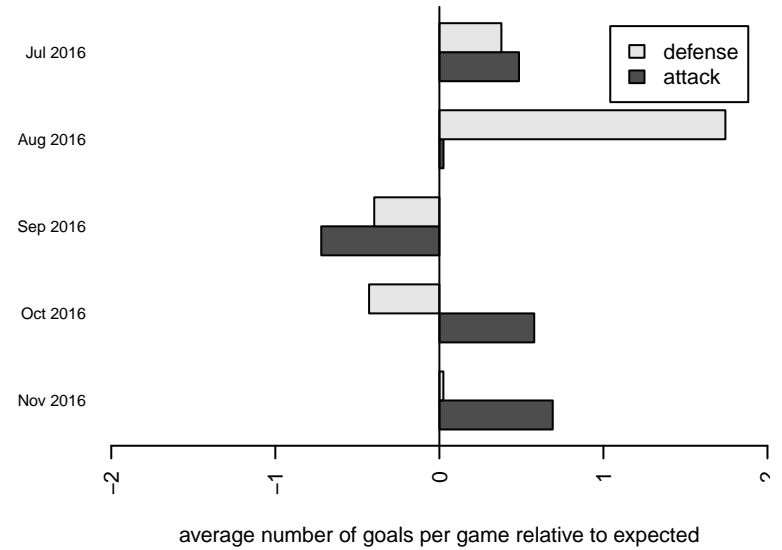

Performance relative to 13 month average