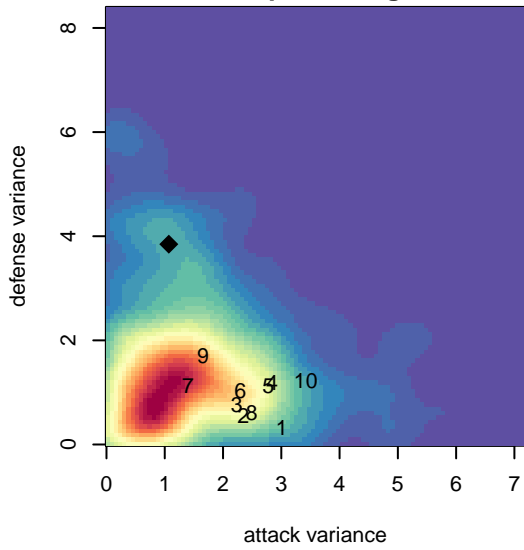

**attack and defense variance (black dot)
relative to other teams
and top 10 in region**