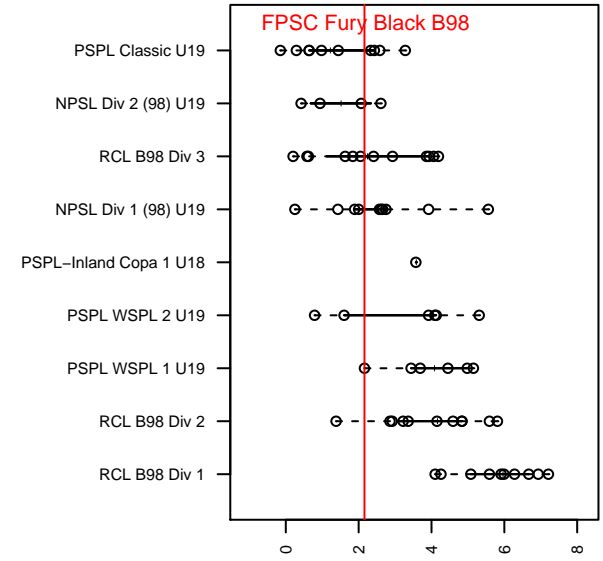

**attack and defense rating
relative to others at age
and all opponents in last 13 months**