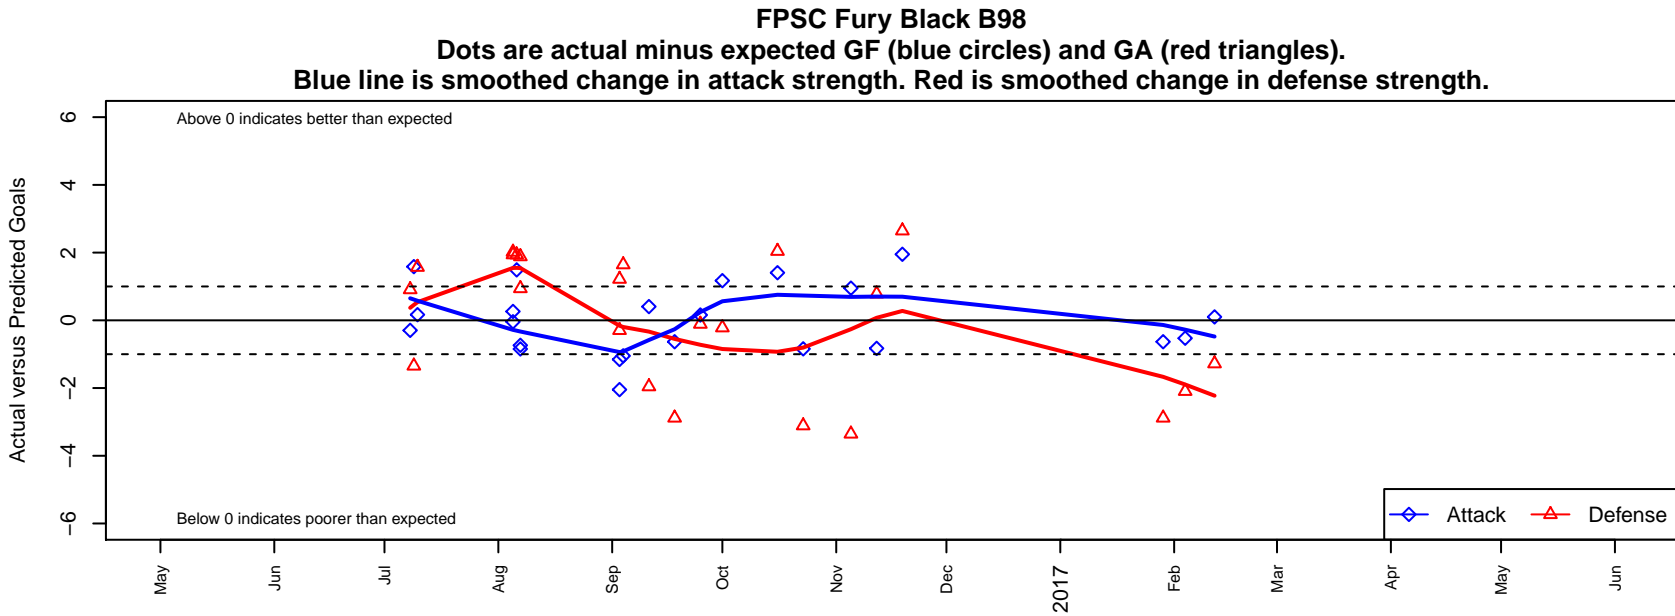

**attack and defense variance (black dot)
relative to other teams
and top 10 in region**

**attack and defense rating
relative to others at age
and all opponents in last 13 months**

FPSC Fury Black B98

Franklin Pierce SC
Tacoma, WA
B98 total strength=1507
attack=14.82 defense=9.05
fall league = PSPL WSPL 1 U19

alt names used:
FPSC Fury B98 Black
FPSC FURY B98 BLACK (WA)
FPSC Fury B98 Black
FPSC FURY B98 BLACK (WA)
FPSC FURY B98 BLACK (WA)

Venues played:
2016 Nike Crossfire Challenge Silver Group U1
2016 WA Rush Cup B98/99 Silver U19
2016 Labor Day Cup BU19
2016 PSPL WSPL 1 U19
2016 WA Cup HS Gold U19